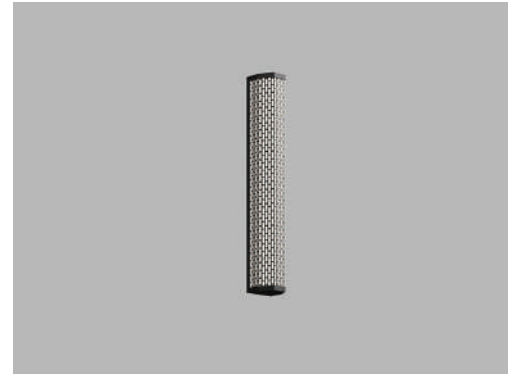

Date
Quote #
Project Name
Type

MESH - Wall Mount

Description:

MESH is a wall mount luminaire that gives off a unique glow effect. Aluminum frame around lens is perforated, choose between honey comb or slot. All external hardware is stainless-steel.