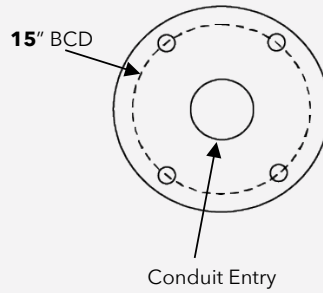

### Dimensions & Mounting (drawings are not to scale)

SW Option

LOH Option

### Polar Graph

Louvered Head

Slotted Windows