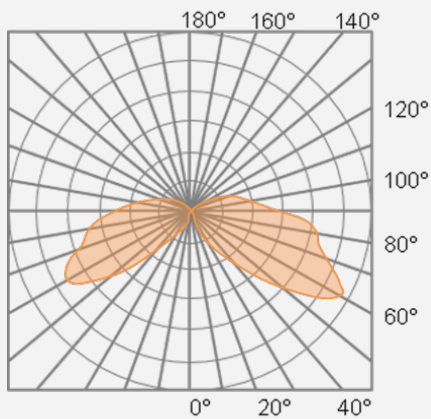

### Dimensions & Mounting (drawings are not to scale)

SW Option

LOH Option

### Polar Graph

Louvered Head

Slotted Windows