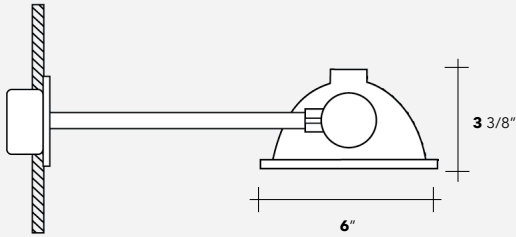

Dimensions & Mounting (drawings are not to scale)

Wall Mount

Contact for other sizes

Roof Mount

Polar Graph

Down Light