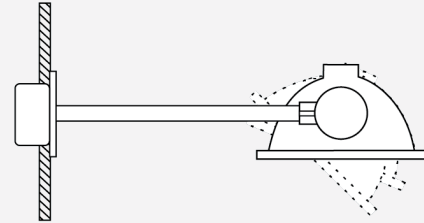

Date:
Type:
Project:

HO - WALL MOUNT

DESCRIPTION:

Extruded aluminum housing with adjustable lamp.

Name	Lamping		Lumens	Color Temp	Electrical		Mounting	
	Size	LED Count			UNV	Voltage	Code	Mounting Type
HO-48	48"	48 LED (Max)	7040	3000K	UNV	120-277V	WM	Wall Mount
HO-72	72"	72 LED (Max)	10560	4000K	HLV	347-480V	RM	Roof Mount
				5000K				
	*Contact for other wattages		*Contact for custom	*Specify other				