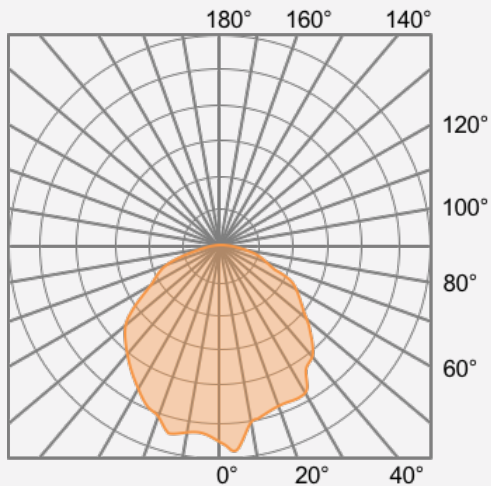

Dimensions & Mounting (drawings are not to scale)

Wall Mount

Contact for other sizes

Roof Mount

Polar Graph

Down Light