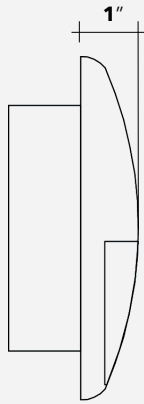

Date:
Type:
Project:

DOMI - WALL MOUNT

DESCRIPTION:

DOMI is a compact, decorative, and wall mounted luminaire. Ideal for smaller pathways.

Name	Lamping	Lumens	Color Temp	Electrical		Mounting	
DOMI	3W LED (Max)	352	3000K	UNV	120-277V	WM	Wall Mount
			4000K	HLV	347-480V		
	Red, Green or Blue LEDs		5000K				
	*Contact for other wattages	*Contact for custom	*Specify other				

Dimensions & Mounting (drawings are not to scale)

Side View

Front View

ISO View

Polar Graph

Forward Throw