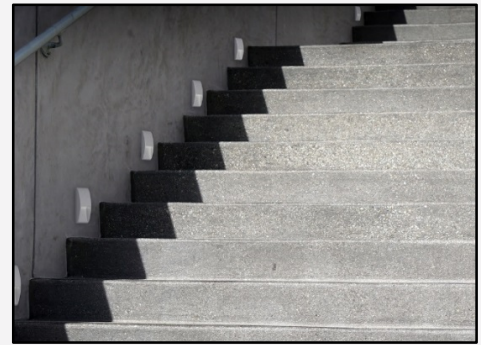

Date:
Type:
Project:

DOMI - WALL MOUNT

DESCRIPTION:

DOMI is a compact, decorative, and wall mounted luminaire. Ideal for smaller pathways.

Name	Lamping	Lumens	Color Temp	Electrical		Mounting	
DOMI	3W LED (Max)	352	3000K	UNV	120-277V	WM	Wall Mount
			4000K	HLV	347-480V		
	Red, Green or Blue LEDs		5000K				
	*Contact for other wattages	*Contact for custom	*Specify other				

Lens		Light Pattern		Options		Finishes		
CPL	Clear Polycarbonate Lens	FT	Forward Throw	TP	Tamperproof Hardware	BL	Black	
FG	Frosted Glass Lens			EM	Emergency Battery	WH	White	
						SG	Silver Grey	
						BZ	Bronze	
							*See finishes info on website	