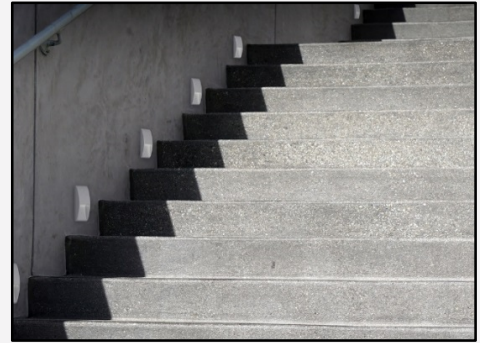

Date:
Type:
Project:

DOMI - RECESSED

DESCRIPTION:

DOMI is a compact, decorative, and wall mounted luminaire. Ideal for smaller pathways.

Name	Lamping	Lumens	Color Temp	Electrical		Mounting	
DOMI	3W LED (Max)	352	3000K	UNV	120-277V	R	Recessed in dry wall
			4000K	HLV	347-480V	RTC	Recessed in concrete
	Red, Green or Blue LEDs		5000K				
	*Contact for other wattages	*Contact for custom	*Specify other				

Lens		Light Pattern		Options		Finishes		
CPL	Clear Polycarbonate Lens	FT	Forward Throw	TP	Tamperproof Hardware	BL	Black	
FG	Frosted Glass Lens			EM	Emergency Battery	WH	White	
						SG	Silver Grey	
						BZ	Bronze	
							*See finishes info on website	