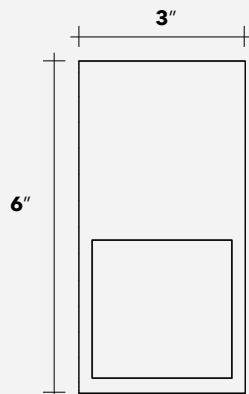

Date:
Type:
Project:

DOMI - RECESSED

DESCRIPTION:

DOMI is a compact, decorative, and wall mounted luminaire. Ideal for smaller pathways.

Name	Lamping	Lumens	Color Temp	Electrical		Mounting	
DOMI	3W LED (Max)	352	3000K	UNV	120-277V	R	Recessed in dry wall
			4000K	HLV	347-480V	RTC	Recessed in concrete
	Red, Green or Blue LEDs		5000K				
	*Contact for other wattages	*Contact for custom	*Specify other				

Dimensions & Mounting (drawings are not to scale)

Side View

Front View

ISO View

Polar Graph

Forward Throw