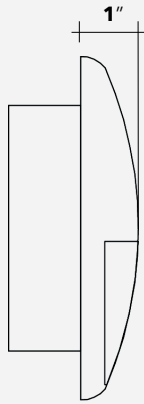

Date:
Type:
Project:

DOMI - RECESSED

DESCRIPTION:

DOMI is a compact, decorative, and wall mounted luminaire. Ideal for smaller pathways.

Name	Lamping	Lumens	Color Temp	Electrical		Mounting	
DOMI	3W LED (Max)	352	3000K	UNV	120-277V	R	Recessed in dry wall
			4000K	HLV	347-480V	RTC	Recessed in concrete
	Red, Green or Blue LEDs		5000K				
	*Contact for other wattages	*Contact for custom	*Specify other				

Dimensions & Mounting (drawings are not to scale)

Side View

Front View

ISO View

Polar Graph

Forward Throw