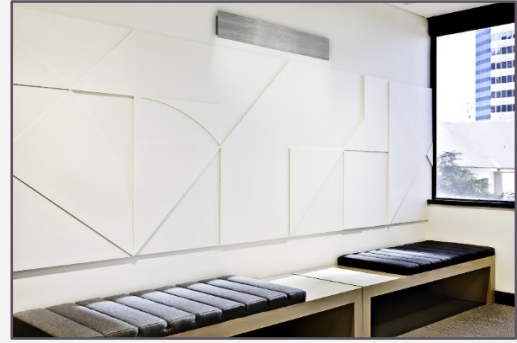

<b>Date:</b>
<b>Type:</b>
<b>Project:</b>

**DEL-I - WALL MOUNT**

**DESCRIPTION:**

DEL-I will add an aesthetically pleasing light effect to any high-end interior space. All external hardware is made of stainless steel.