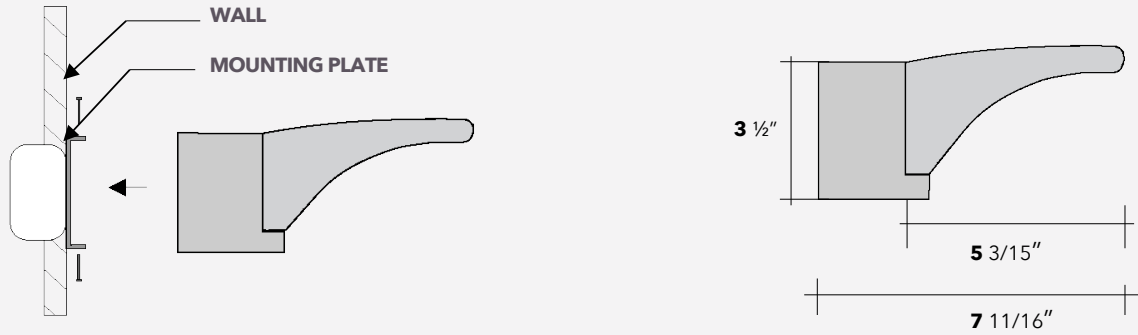

✦ Lumens are based on Max Wattage and 5000K CCT

▼ Lumens are for down light only

Std - Standard Offering

CURVE- \_\_\_\_\_ - \_\_\_\_\_ - \_\_\_\_\_ - \_\_\_\_\_ - \_\_\_\_\_ - \_\_\_\_\_ - \_\_\_\_\_ - \_\_\_\_\_

### Dimensions & Mounting (drawings are not to scale)

Side View

Front View