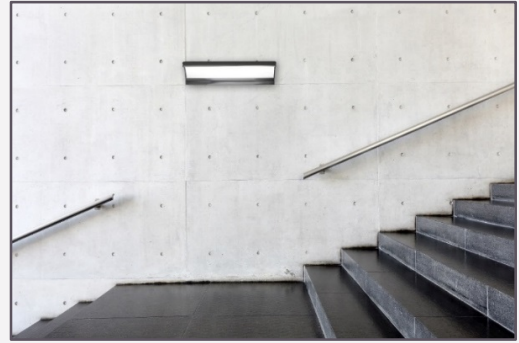

<b>Date:</b>
<b>Type:</b>
<b>Project:</b>

**CURVE - WALL MOUNT**

**DESCRIPTION:**

Extruded aluminum housing construction with aluminum end caps and silicone sealed lens gasketing.

Name	Lamping		Lumens ▼	Color Temp	Electrical		Mounting	
CURVE-24	24"	20 LED (Max)	2339	3000K	UNV	120-277V	WM	Wall Mount
CURVE-36	36"	30 LED (Max)	3875	4000K	HLV	347-480V		
CURVE-48	48"	40 LED (Max)	7044	5000K				
CURVE-60	60"	54 LED (Max)	8794					
CURVE-72	72"	68 LED (Max)	10555					
	*Contact for other wattages		*Contact for custom	*Specify other				