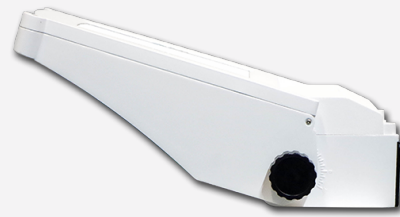

<b>Date:</b>
<b>Type:</b>
<b>Project:</b>

**COMAC - WALL MOUNT**

**DESCRIPTION:**

COMAC is an adjustable wall mounted luminaire. The door frame design also offers ease of maintenance.

Name	Lamping	Lumens	Color Temp	Electrical		Mounting	
COMAC	30W LED (Max)	3900	3000K	UNV	120-277V	WM	Wall Mount
			4000K	HLV	347-480V		
			5000K				
	*Contact for other wattages		*Specify other				

Lens		Light Pattern		Options		Finishes	
CG	Clear Glass Lens	D	Downlight (Std)	TP	Tamperproof Hardware	BL	Black
OPL	Opal Polycarbonate Lens	UD	Up and Down Light	PC	Button Photocell	WH	White
LE	Lexan Lens (Ⓞ)			SF	Single Fuse	SG	Silver Grey
				WL	Wet Location	BZ	Bronze
						*See finishes info on website	

✦ Lumens are based on Max Wattage and 5000K CCT

Ⓞ Vandal Resistant

Std - Standard Offering

COMAC- \_\_\_\_\_

**Customization Notes:**

▶▶▶ Info on this spec sheet will change without notice as product development is an ongoing process.