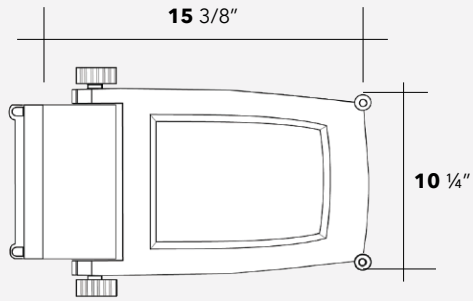

<b>Date:</b>
<b>Type:</b>
<b>Project:</b>

**COMAC - WALL MOUNT**

**DESCRIPTION:**

COMAC is an adjustable wall mounted luminaire. The door frame design also offers ease of maintenance.

Name	Lamping	Lumens	Color Temp	Electrical		Mounting	
COMAC	30W LED (Max)	3900	3000K	UNV	120-277V	WM	Wall Mount
			4000K	HLV	347-480V		
			5000K				
	*Contact for other wattages		*Specify other				

### Dimensions & Mounting (drawings are not to scale)