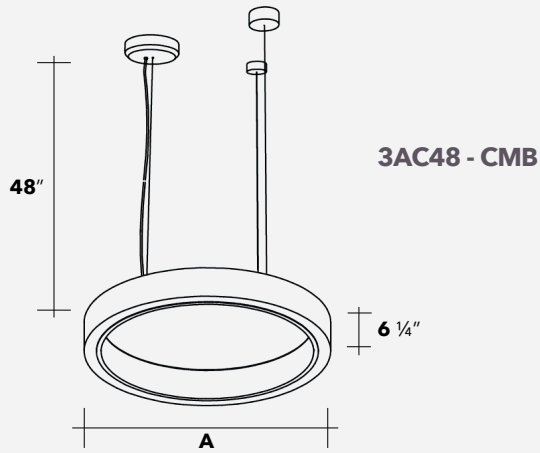

<b>Date:</b>
<b>Type:</b>
<b>Project:</b>

**CIRC-O - PENDANT**

**DESCRIPTION:**

The lens is located on the outside of the fixture housing. Various mounting systems available to suit any indoor space. Lens profile (height) is 6 1/4".

Name	Lamping		Lumens	Color Temp	Electrical		Mounting	
CIRC-O-24	24"	24 LED (Max)	4224	3000K	UNV	120-277V	3AC48-CMB	3X48" aircraft cables with individual canopies
CIRC-O-36	36"	36 LED (Max)	6336	4000K	HLV	347-480V	3AC48-SPD	3 aircraft cables connect to spider mount hub
CIRC-O-48	48"	48 LED (Max)	8448	5000K			3AC48-TR	3 aircraft cables converge to single canopy
CIRC-O-60	60"	60 LED (Max)	10560				3AC48-SPD-P	Combination of aircraft cables and stem
CIRC-O-72	72"	72 LED (Max)	12672					
		*Contact for other Wattages		*Contact for custom	*Specify other		*Contact for other lengths	

### Dimensions & Mounting (drawings are not to scale)

3AC48 - SPD

3AC48 - SPD - P

3AC48 - TR