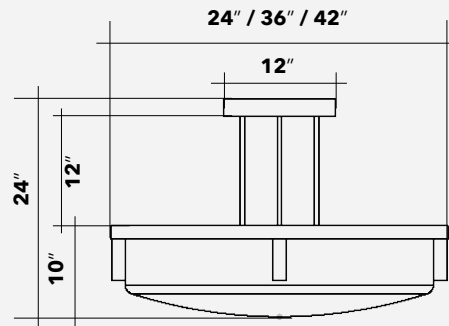

Dimensions & Mounting (drawings are not to scale)

3AC48 - SPD - P

3AC48 - SPD

Polar Graph