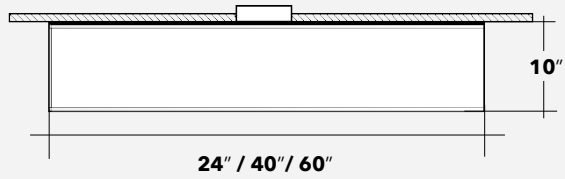

Date:

Type:

Project:

CAPR - CEILING MOUNT

DESCRIPTION:

CAPR is a modern rectilinear Ceiling Mount with a fabric exterior. The frame is made of heavy duty aluminum.

Name	Lamping		Lumens	Color Temp	Electrical		Mounting	
CAPR-24	CAPR-24	20 LED (Max)	3522	3000K	UNV	120-277V	CM	Ceiling Mount
CAPR-40	CAPR-40	40 LED (Max)	7043	4000K	HLV	347-480V		
CAPR-60	CAPR-60	52 LED (Max)	9155	5000K				
	*Contact for other wattages		*Contact for custom	*Specify other				

Dimensions & Mounting (drawings are not to scale)

Ceiling Mount

Polar Graph