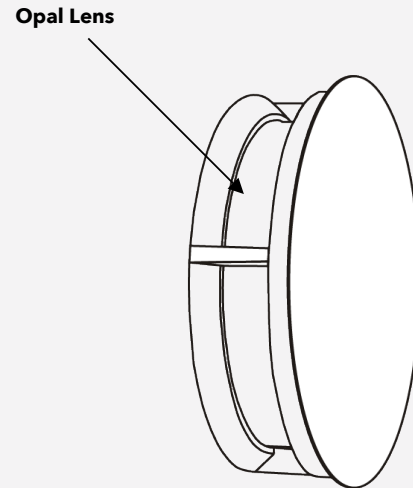

### AURORA - WALL MOUNT

**DESCRIPTION:**

Cast aluminum frame with one piece opal polycarbonate lens and glow band. Regressed stainless steel allen screws are standard.

Name	Lamping	Lumens	Color Temp	Electrical		Mounting	
AURORA	20W LED	3520	3000K	UNV	120-277V	WM	Wall Mount
	70MH		4000K	HLV	347-480V		
	100MH		5000K	TT	Tri-Tap (HID)		
	2PLT26			MT	Multi-Tap (HID)		
	*Contact for other wattages	*Contact for custom	*Specify other				

## Dimensions & Mounting