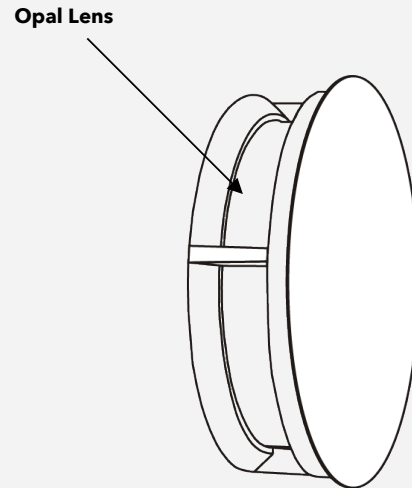

Date:
Type:
Project:

AURORA - WALL MOUNT

DESCRIPTION:

Cast aluminum frame with one piece opal polycarbonate lens and glow band. Regressed stainless steel allen screws are standard.

Name	Lamping	Lumens	Color Temp	Electrical		Mounting	
AURORA	20W LED	3520	3000K	UNV	120-277V	WM	Wall Mount
	70MH		4000K	HLV	347-480V		
	100MH		5000K	TT	Tri-Tap (HID)		
	2PLT26			MT	Multi-Tap (HID)		
	*Contact for other wattages	*Contact for custom	*Specify other				

Dimensions & Mounting

Polar Graph

Front & Side Light