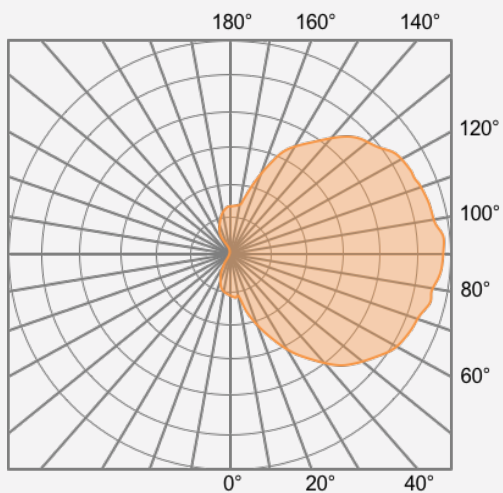

Dimensions & Mounting

Polar Graph

Front & Side Light