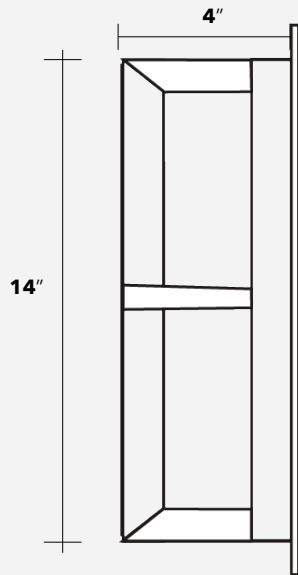

Dimensions & Mounting

Polar Graph

Front & Side Light