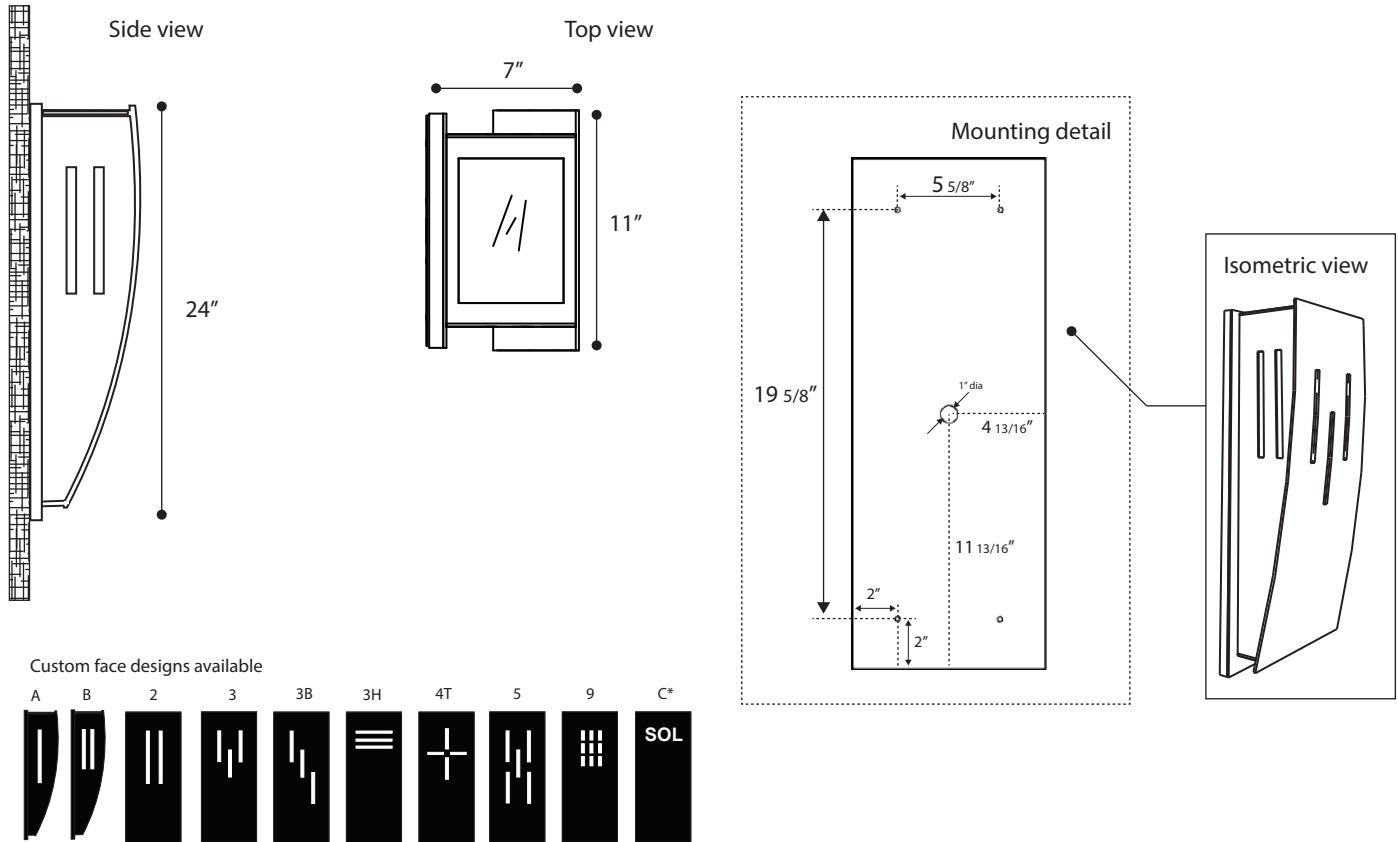

- Lumens are based on max wattage & 5000K CCT
- IES files available upon request
- Std - Standard Offering

Dimensions & Mounting:

Please note that drawings are not to scale.

Listing:

Complies to CSA and UL standards.