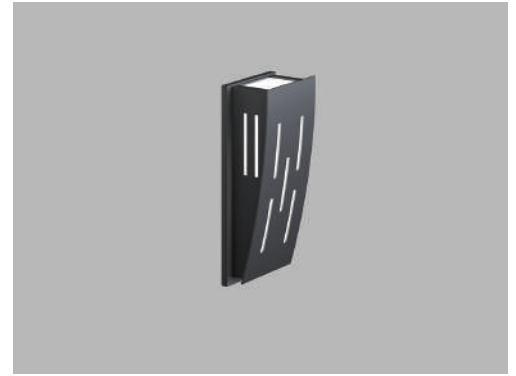

Date
Quote #
Project Name
Type

AMEX - Wall Mount

Description:

Contemporary wall mount fixture with a standard up light with numerous face designs. Face designs are laser cut and are completely custom.

Name - Engine - Lumens - CCT - Electrical - Mounting - Lens - Pattern - Options - Finish

Mounting	Lens	Light Pattern	Options	Finishes
WM Wall mount	OPL Opal polycarbonate lens	U Up light (Std)	DM 0-10V dimming	Standard
			DM1 1% dimming	BL Black
			TP Tamperproof hardware	WH White
			TS Tamperproof screws	SG Silver Grey
				BZ Bronze
				Custom
				CC Custom Color
				See website for custom colors. Contact factory for physical samples.