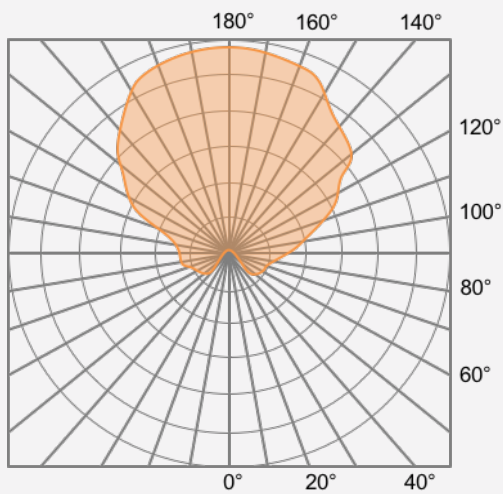

Dimensions & Mounting (drawings are not to scale)

3D View

Side View

Polar Graph

Up Light