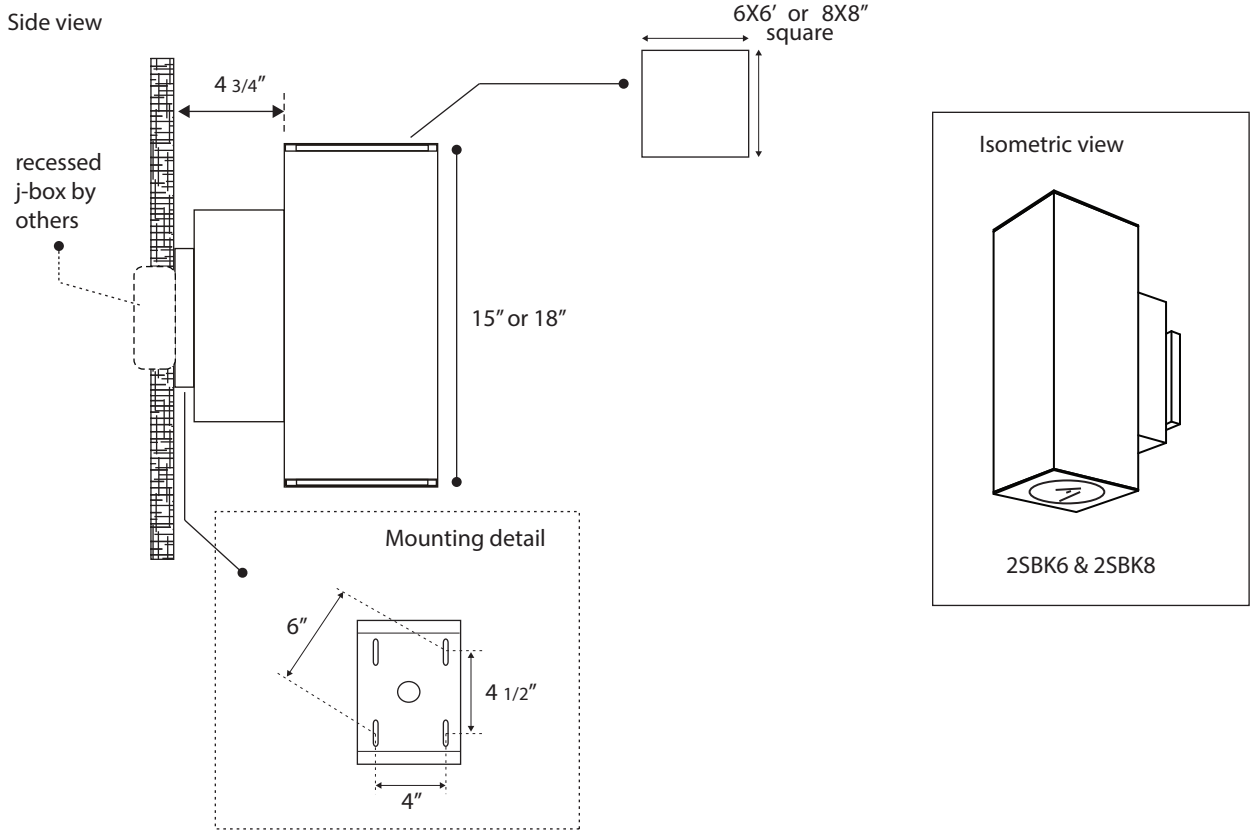

- Lumens are based on max wattage & 5000K CCT
- IES files available upon request
- Std - Standard Offering

**Dimensions & Mounting:**

Please note that drawings are not to scale.

**Listing:**

Complies to CSA and UL standards.