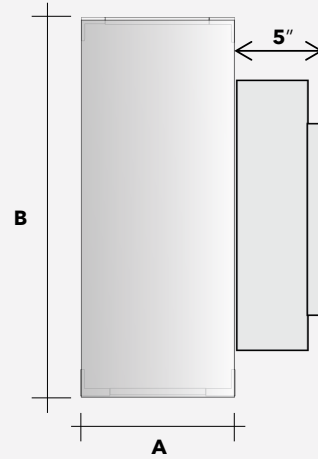

✦ Lumens are based on Max Wattage and 5000K CCT

Std - Standard Offering

2SBK- \_\_\_\_\_ - \_\_\_\_\_ - \_\_\_\_\_ - \_\_\_\_\_ - \_\_\_\_\_ - \_\_\_\_\_ - \_\_\_\_\_ - \_\_\_\_\_

**Customization Notes:**

### Dimensions & Mounting (drawings are not to scale)

	A	B
SBK (6X15)	6"	15"
SBK (8X18)	8"	18"
SBK (8X20)	8"	20"